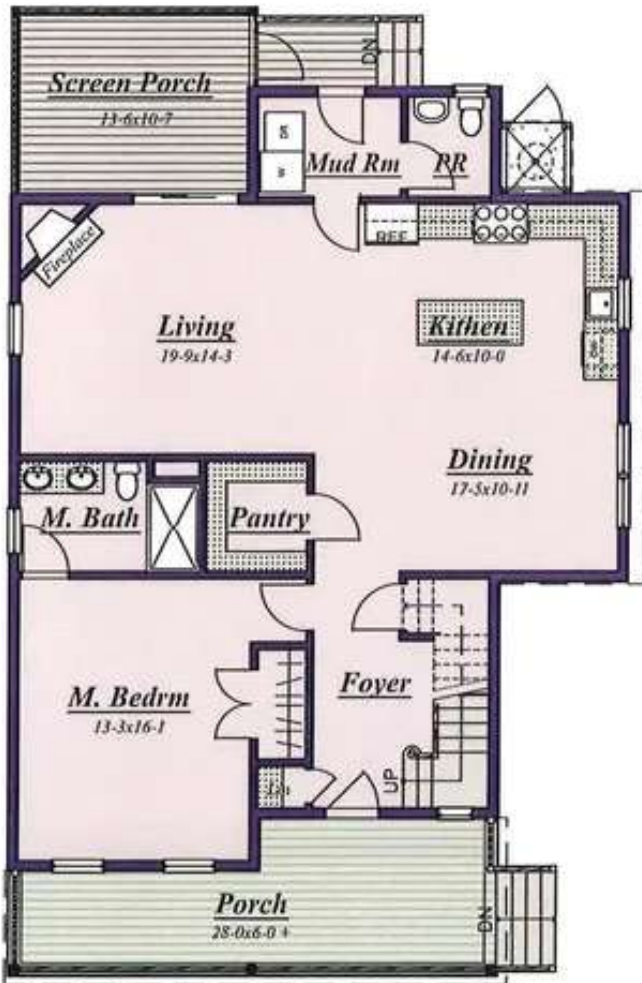

# Lawrence Pray Homes

10 Folsom Avenue

North Cape May, NJ

**Front Elevation**

## Floor Areas

1st Floor	1,285 sq ft
2nd Floor	1,269 sq ft
Total	2,554 sq ft

**1st Floor Plan**

**2nd Floor Plan**